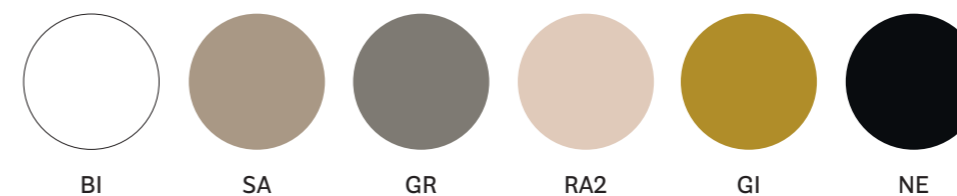

FINISHES / FINITURE

polypropylene / polipropilene (Babila armchair and Babila XL)

technopolymer / tecnopolimero (Babila side chair)

For 2735

powder coated / verniciato

→ see page 382
guarda pagina 382

CERTIFICATES / CERTIFICAZIONI