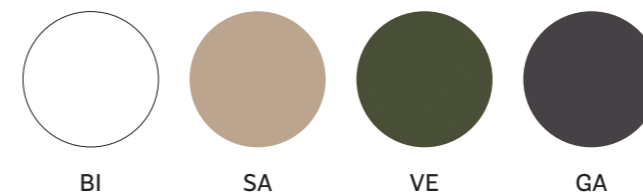

fabrics / tessuti

→ see page 384
guarda pagina 384

CERTIFICATES / CERTIFICAZIONI

Safety, strength and durability tests
Prove di sicurezza, resistenza e durata
EN 1728:2000

For 630