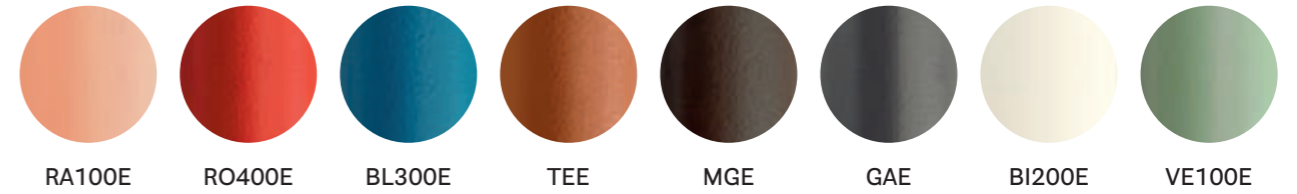

3666
Sofa, steel frame, PVC flexible profile seat and backrest

steel / acciaio

flexible woven PVC profile in the same colour of the frame
intreccio in PVC flessibile in tinta con il telaio

AWARDS / PREMI