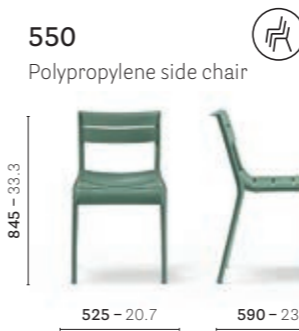

Products: Souvenir side chair and armchair,
Elliot table, Hevea pot-holder, Giravolta lighting

SIZES / DIMENSIONI

mm - in

FINISHES / FINITURE

polypropylene / polipropilene

CERTIFICATES / CERTIFICAZIONI

Safety, strength and durability tests / Prove di sicurezza, resistenza e durata
EN 1728:2012+AC2013 — EN 16139:2013 level 2