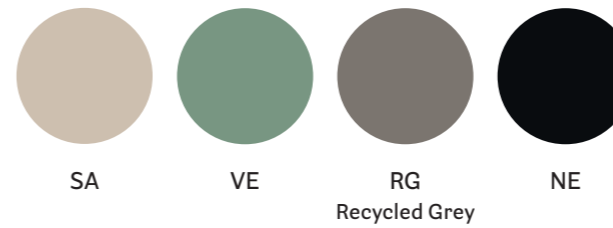

SA

VE

RG
Recycled Grey

NE

CERTIFICATES / CERTIFICAZIONI

Safety, strength and durability tests / Prove di sicurezza, resistenza e durata
EN 1728:2012+AC2013 — EN 581-1:2017 — EN 581-2:2015+AC:2016