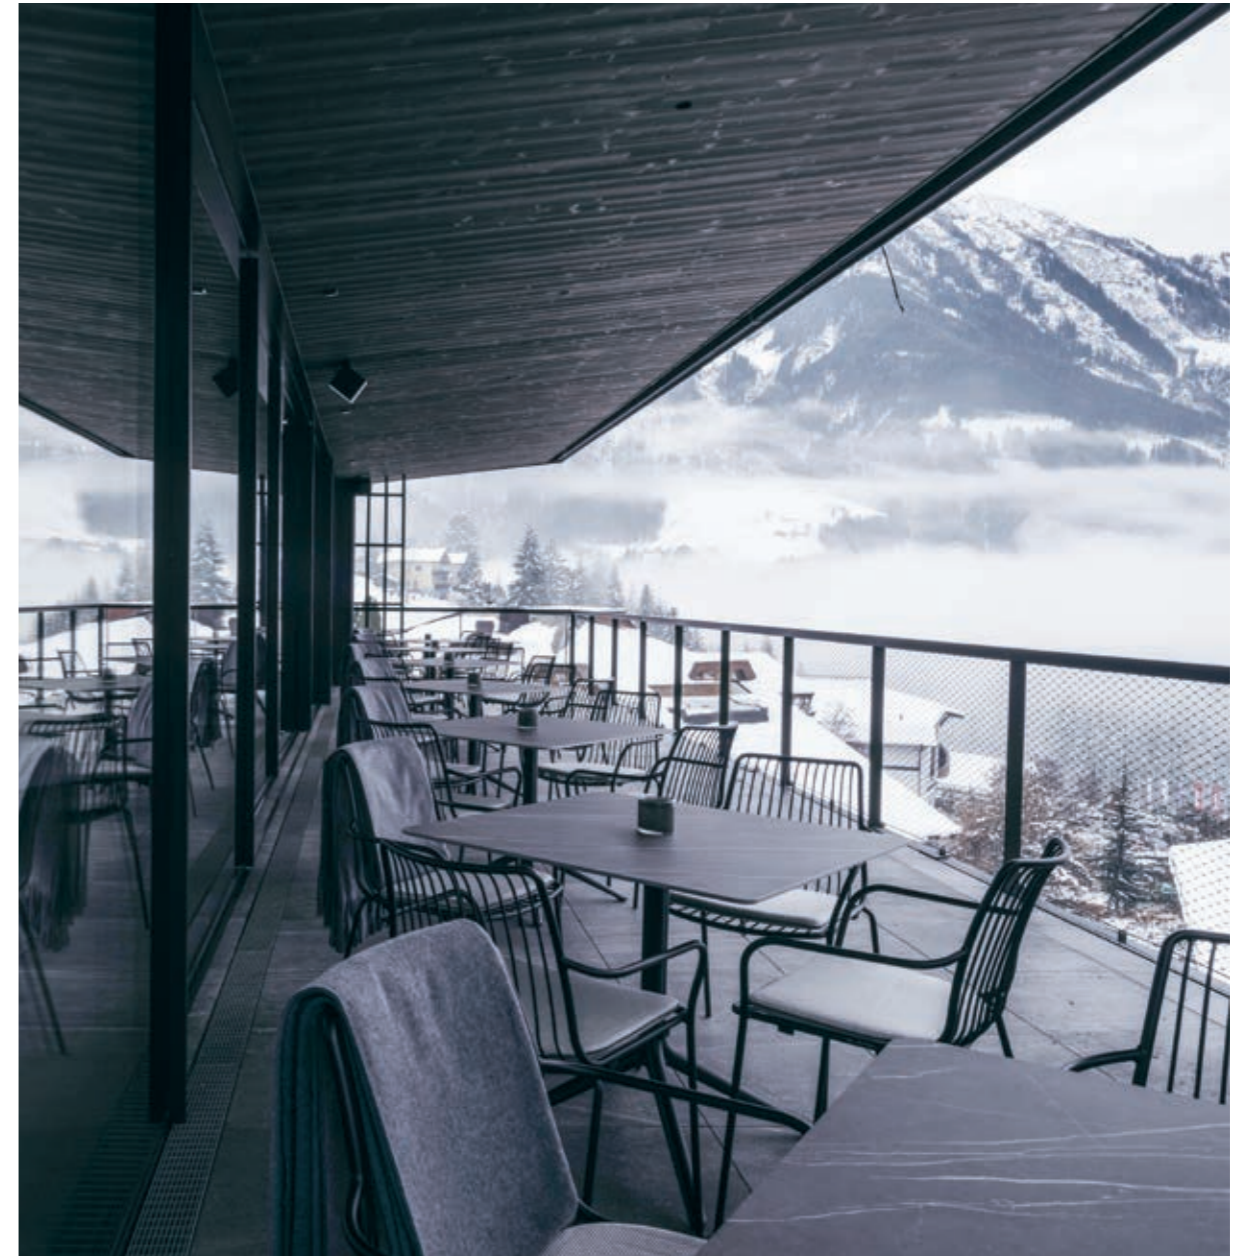

Bassa Maina Villas & Suites

Areopoli, Greece

Project: Hotel

Products: Nolita armchair and table

Haven Mountain Retreat

Sankt Johann im Pongau, Austria

Project: Hotel

Products: Nolita armchair, Elliot table