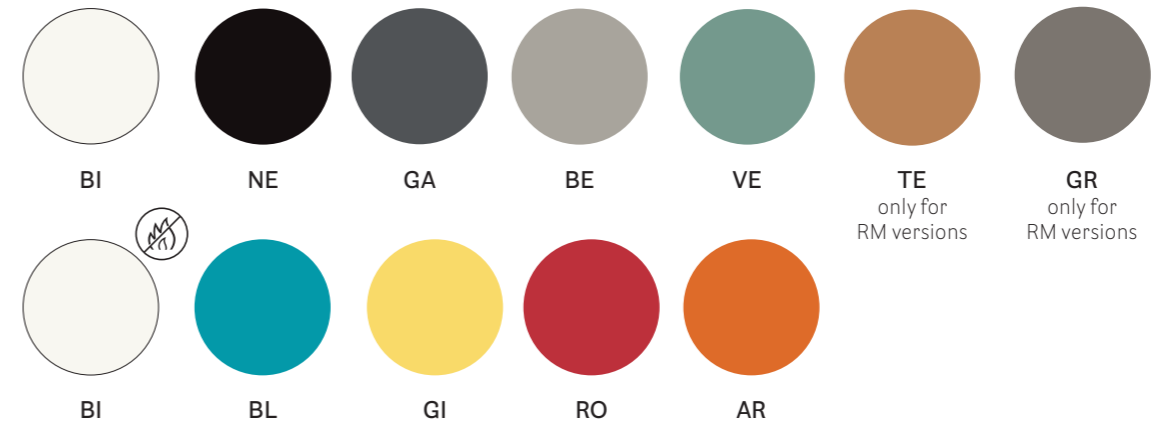

FINISHES / FINITURE

polypropylene / polipropilene

CERTIFICATES / CERTIFICAZIONI

Safety, strength and durability tests / Prove di sicurezza, resistenza e durata
EN 1728:2012+AC2013 — EN 16139:2013 level 2 — ANSI-BIFMA X5.1-2017

For
670 - 673 - 674 - 675 - 677 - 678

AWARDS / PREMI

reddot award 2014
winner