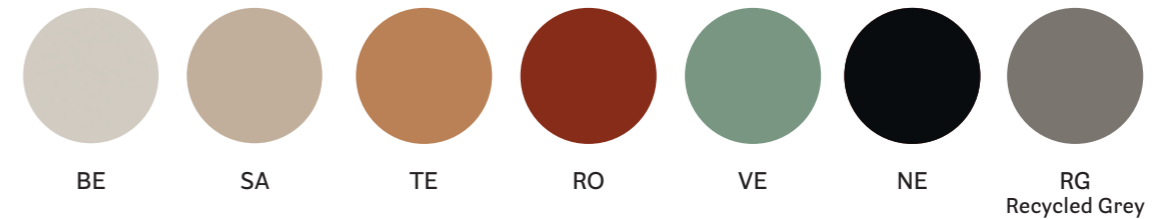

FINISHES / FINITURE

polypropylene / polipropilene

CERTIFICATES / CERTIFICAZIONI

Safety, strength and durability tests / Prove di sicurezza, resistenza e durata
EN 1728:2012+AC2013 — EN 16139:2013 level 2 — ANSI-BIFMA X5.1-2017

AWARDS / PREMI