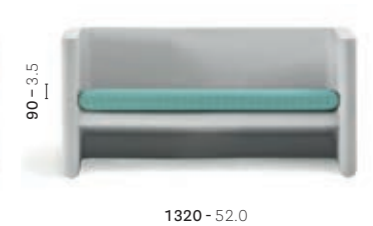

Set of cushions for
seat and back
WIDTH: 585 - 23.0

625.3

Cushion for seat
only
WIDTH: 585 - 23.0

626.10

Set of cushions for seat and back
WIDTH: 585 - 23.0

626.3

Cushion for seat only
WIDTH: 585 - 23.0

625.20