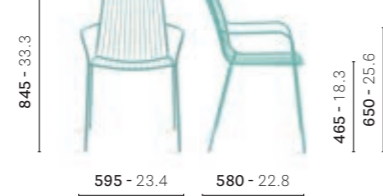

3658
Steel barstool