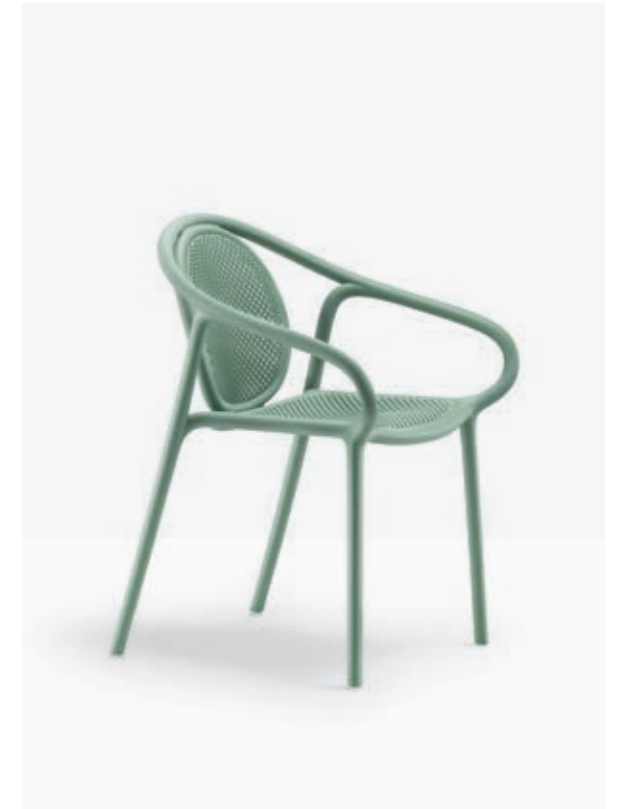

ARMCHAIR

The perforated backrest can be decorated with tiny colourful pixels made from polypropylene
Lo schienale traforato può essere decorato con piccoli pixel colorati realizzati in polipropilene

3735

ARMCHAIR

Stackable
Impilabile