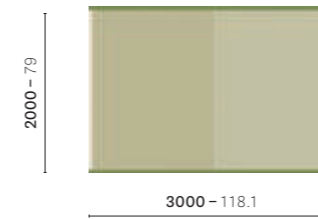

FINISHES / FINITURE

fabrics and powder coated / tessuti e verniciato

→ see from page 382
guarda da pagina 382

Protective covers available
Disponibili coperture protettive

Pillowcases for lateral, seat and backrest cushions available
Disponibili federe cuscini laterali, sedile e schienale

We suggest to remove the cushions over night and in rainy days
Si consiglia di ritirare i cuscini durante la notte e in caso di pioggia

CTWA 300X200

Rug