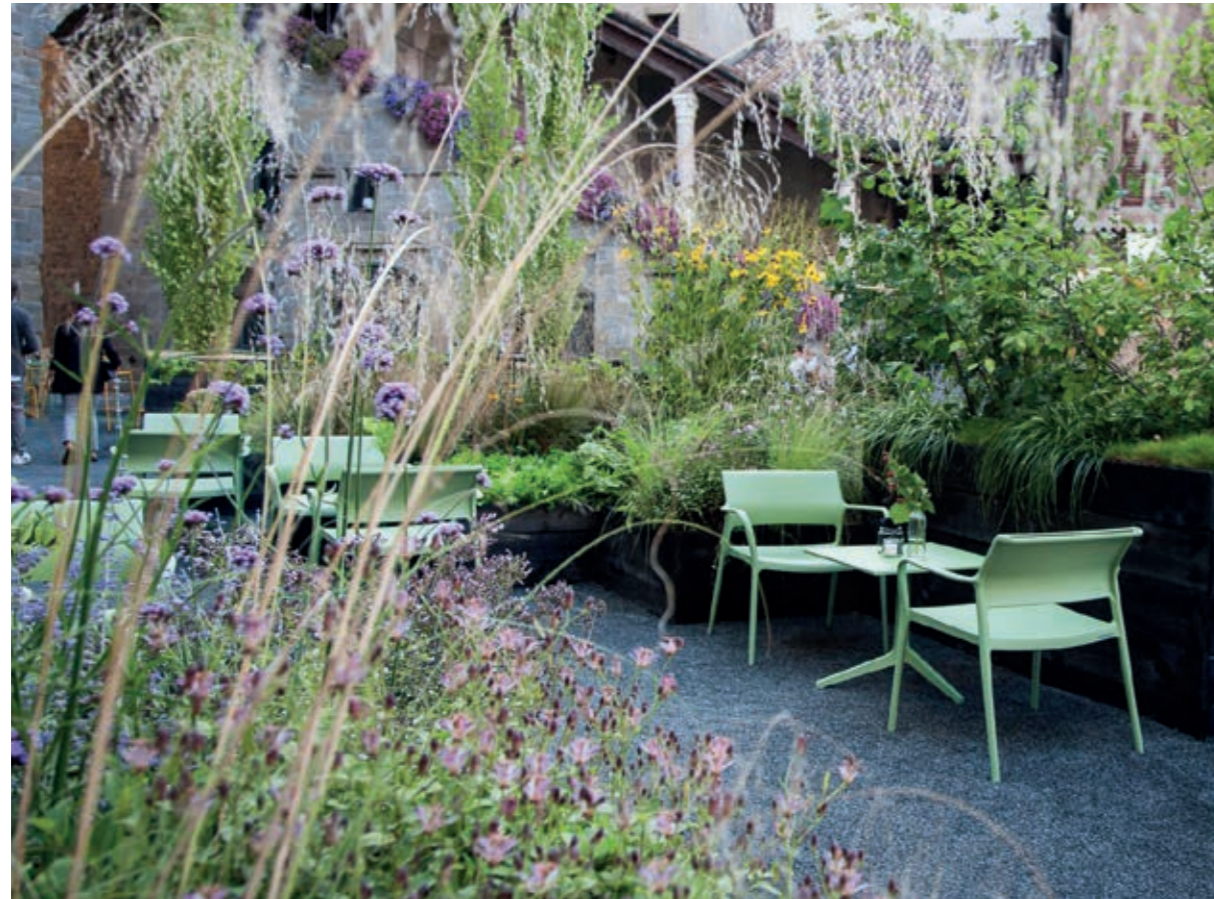

Project: Outdoor
Products: Ara armchair,
Ypsilon table

Green Design Landscape Festival

Città Alta,
Bergamo, Italy

Project: Temporary installation

Products: Ara Lounge armchair,
Ypsilon coffee table

SIZES / DIMENSIONI