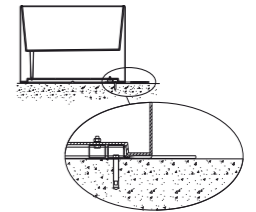

KADO_TROLLEY
Steel trolley only
DEPTH: 290

KADO_FIX
Floor fixing kit only