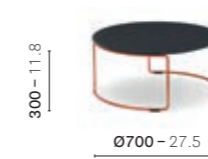

CRTD_70X30
Coffee table, steel rode frame, solid laminate or steel top