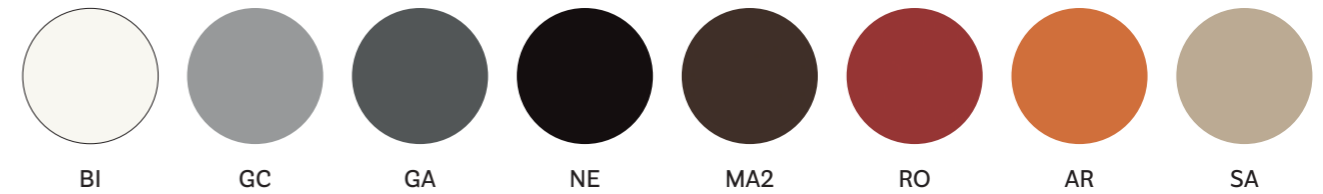

FINISHES / FINITURE

polypropylene / polipropilene (Ara side chair and armchair)

polypropylene / polipropilene (Ara lounge armchair)