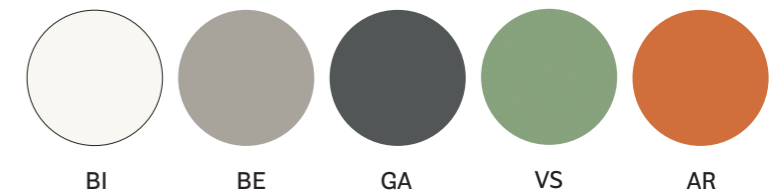

CERTIFICATES / CERTIFICAZIONI

Safety, strength and durability tests /
Prove di sicurezza, resistenza e durata
EN 1728:2012+AC2013 — EN
16139:2013 level 2 — EN 1728:2000

For
310 - 315 - 316

reddot design award
winner 2013