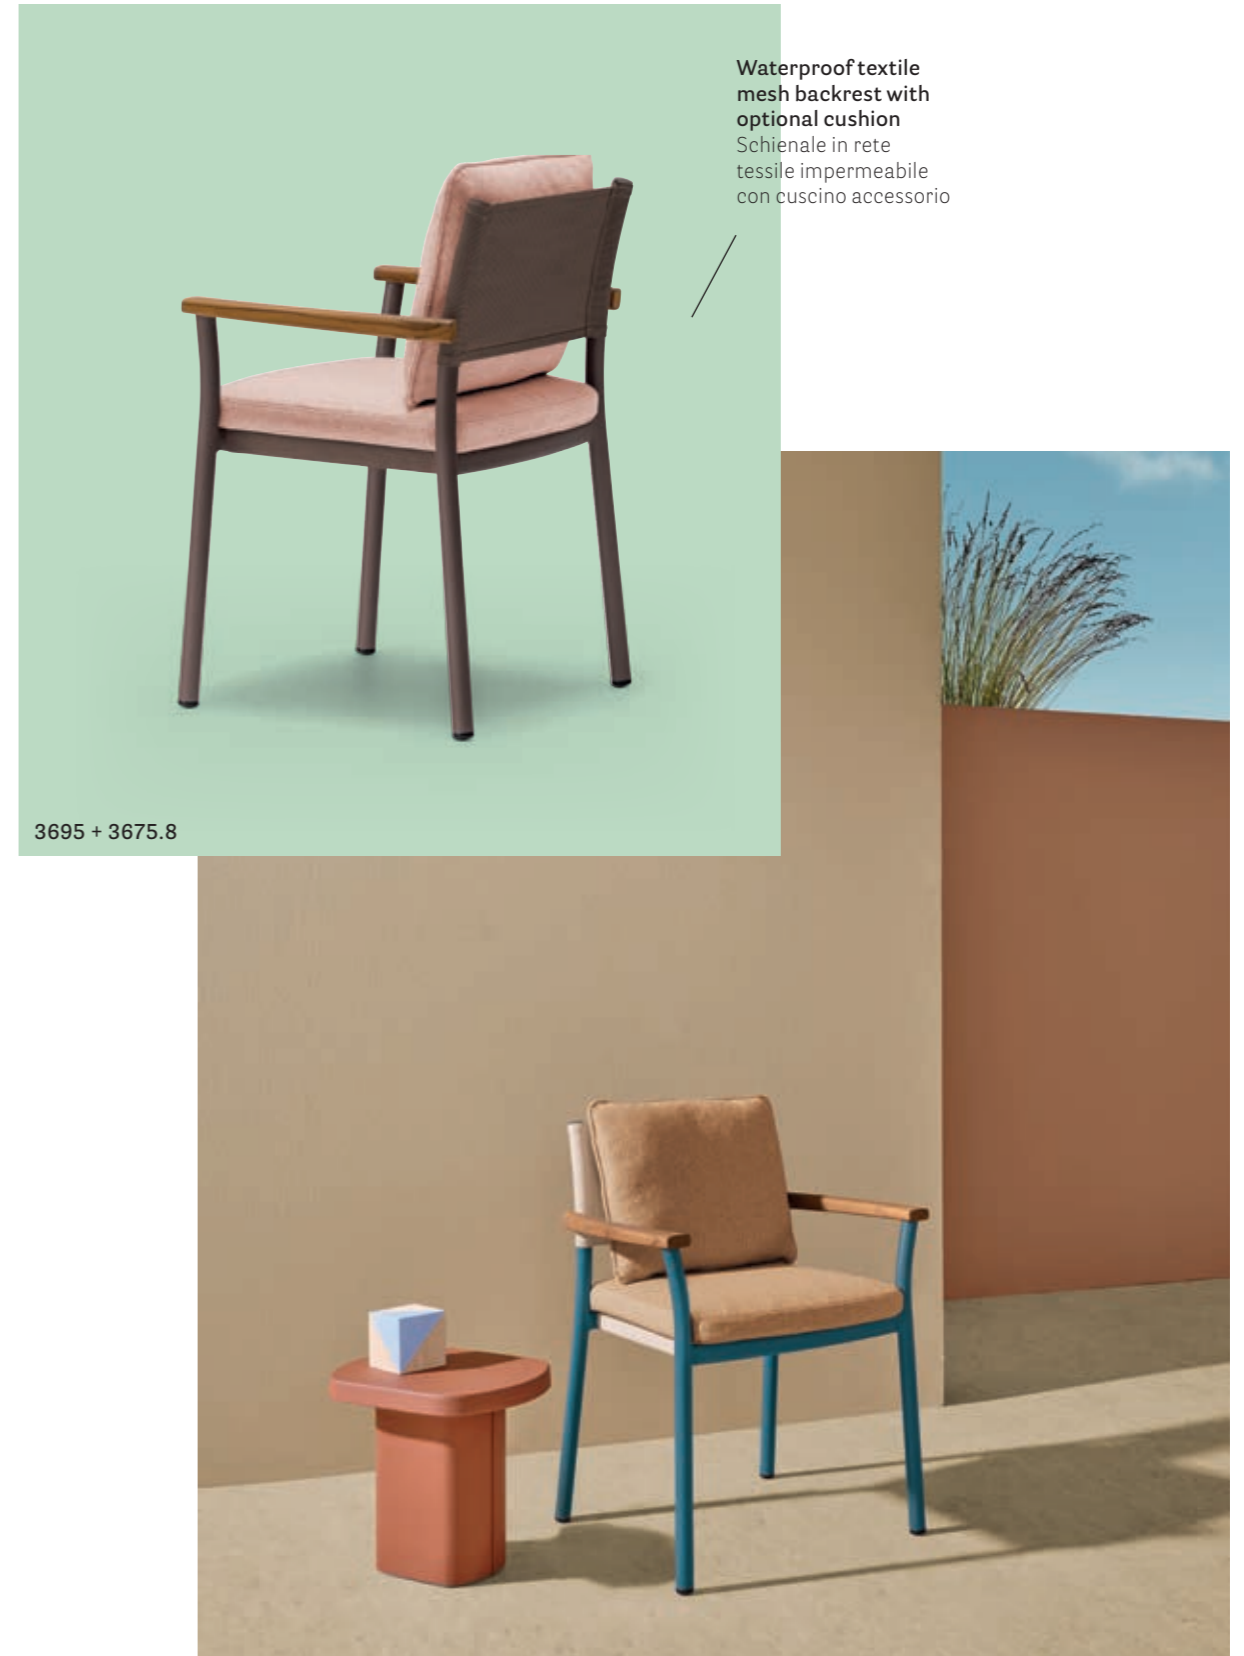

Armchair poltrona Guinea
Table tavolo Toa

Armchair poltrona Guinea
Coffee table tavolino Caementum

3694 + 3694.5

ARMCHAIR

ARMCHAIR

ARMCHAIR

FSC® C114358 certified
teak armrests, oil treated
Braccioli in teak certificato
FSC® C114358 trattato all'olio