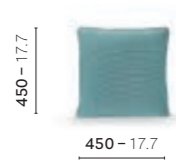

3002

Cushion
DEPTH: 200 - 7.9

3004

Cushion
DEPTH: 170 - 6.7

3005

Cushion
DEPTH: 170 - 6.7

FINISHES / FINITURE

fabrics and powder coated / tessuti e verniciato