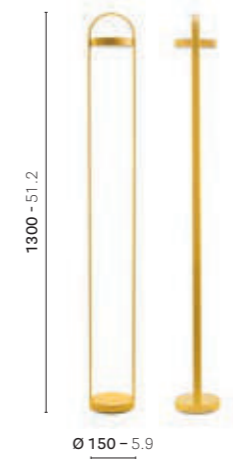

1799T/130

Wireless polypropylene
and aluminium lighting