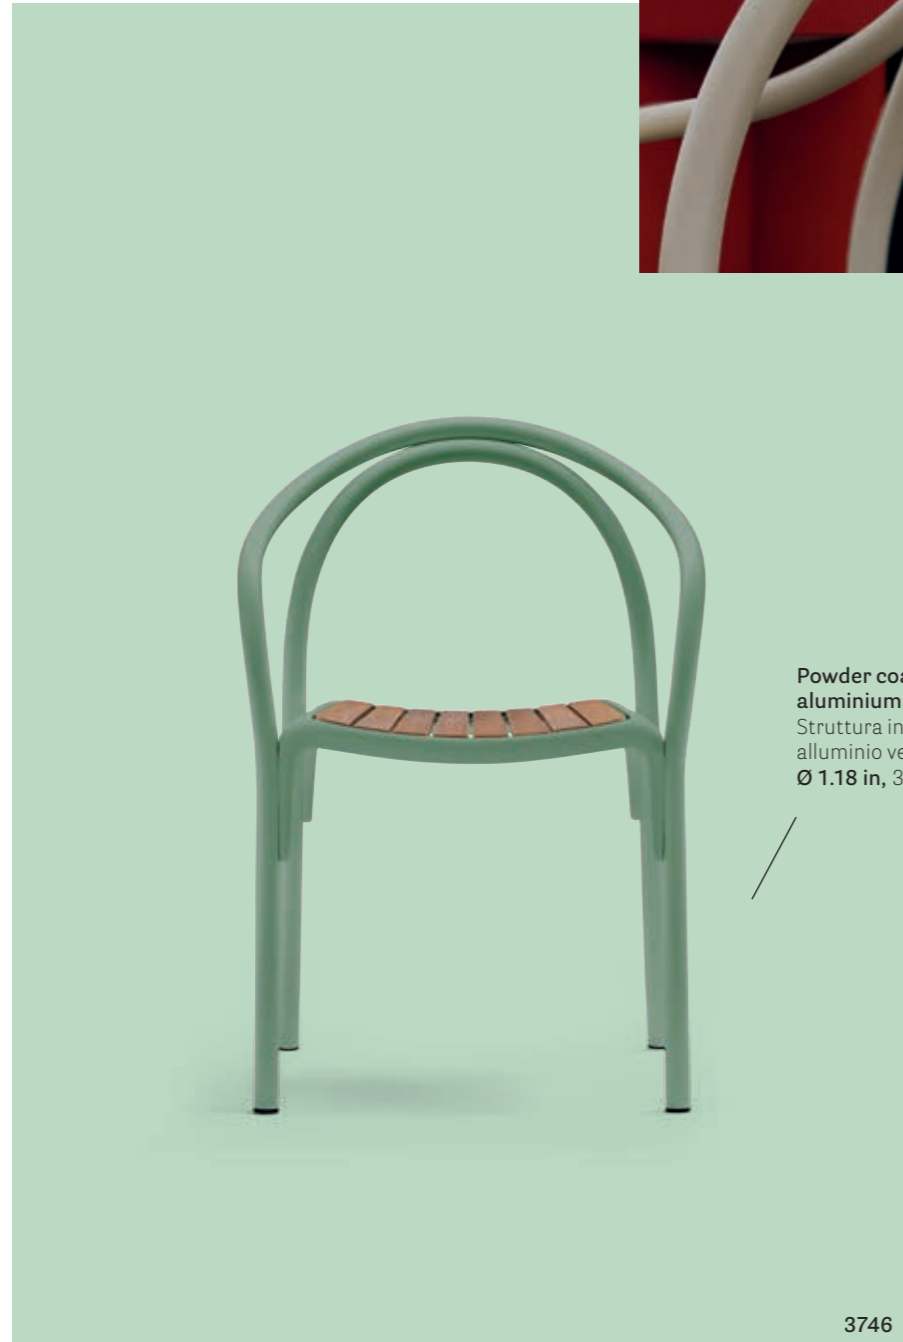

ARMCHAIR

**Powder coated
aluminium tube frame**
Struttura in tubo di
alluminio verniciato
Ø 1.18 in, 30 mm

3746