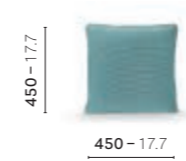

3001

Cushion

DEPTH: 200 - 7.9