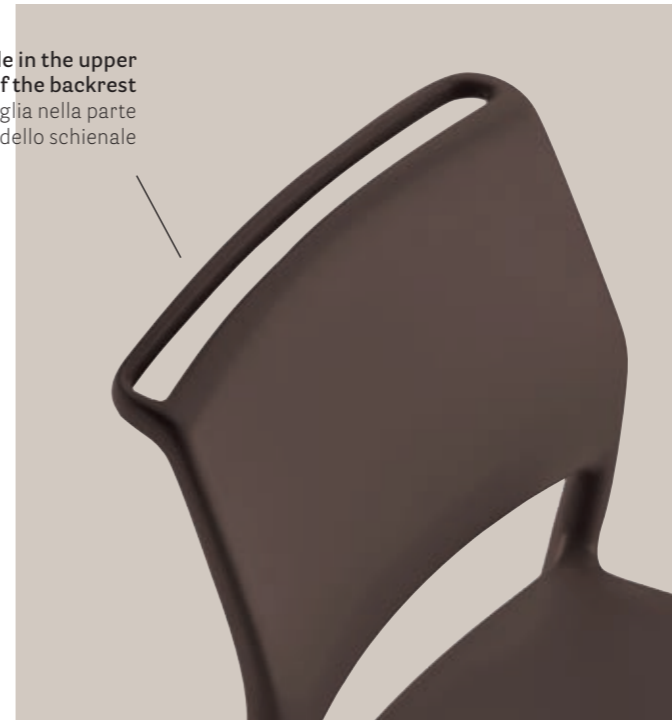

LOUNGE ARMCHAIR

316

LOUNGE ARMCHAIR

Nò-Do

Paratico, Italy

Project: Restaurant
Products: Ara side chair
and armchair, Ikon table

Temporary installation

Brescia, Italy