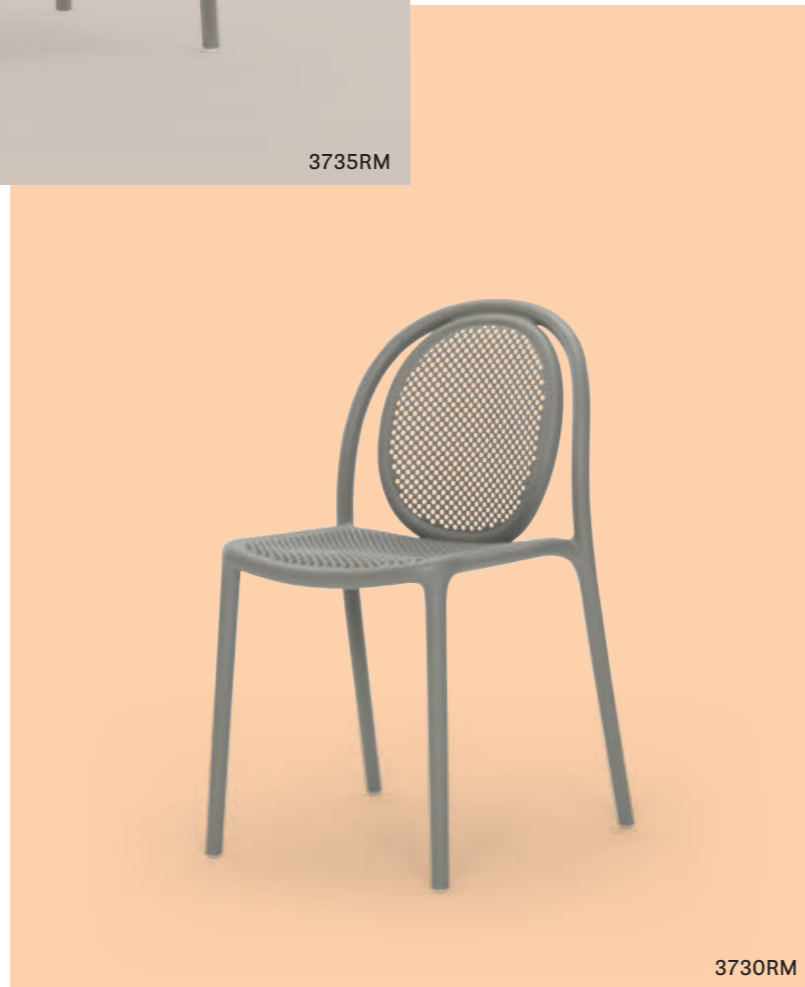

SIDE CHAIR — ARMCHAIR

Remind recycled grey in
recycled polypropylene
Remind recycled grey
in polipropilene riciclato

3735RM

3730RM