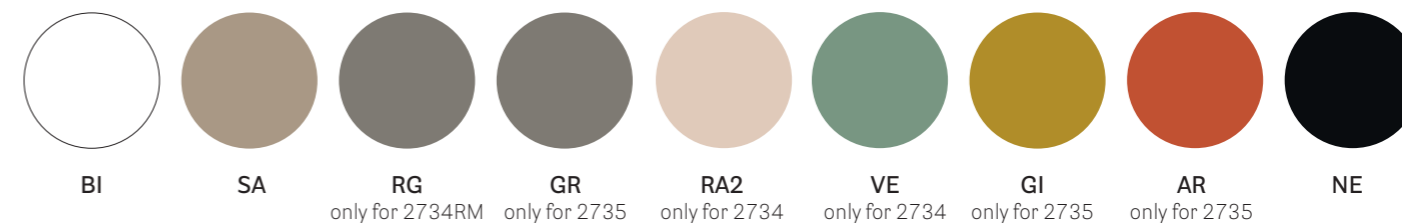

FINISHES / FINITURE

polypropylene / polipropilene (Babila armchair and Babila XL)

technopolymer / tecnopolimero (Babila side chair)

For 2735

powder coated / verniciato

→ see page 382
guarda pagina 382

CERTIFICATES / CERTIFICAZIONI