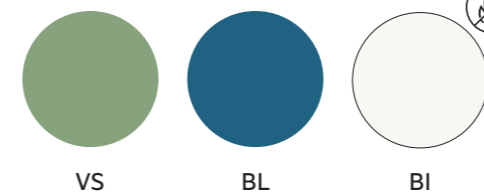

polypropylene / polipropilene (Ara lounge armchair)