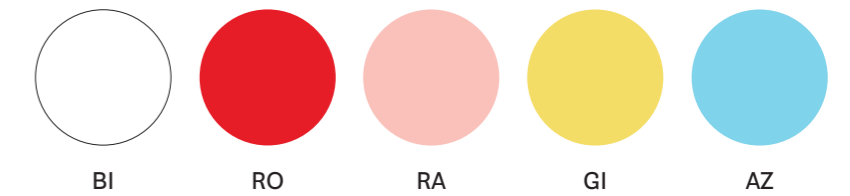

polypropylene / polipropilene (Snow junior chair)